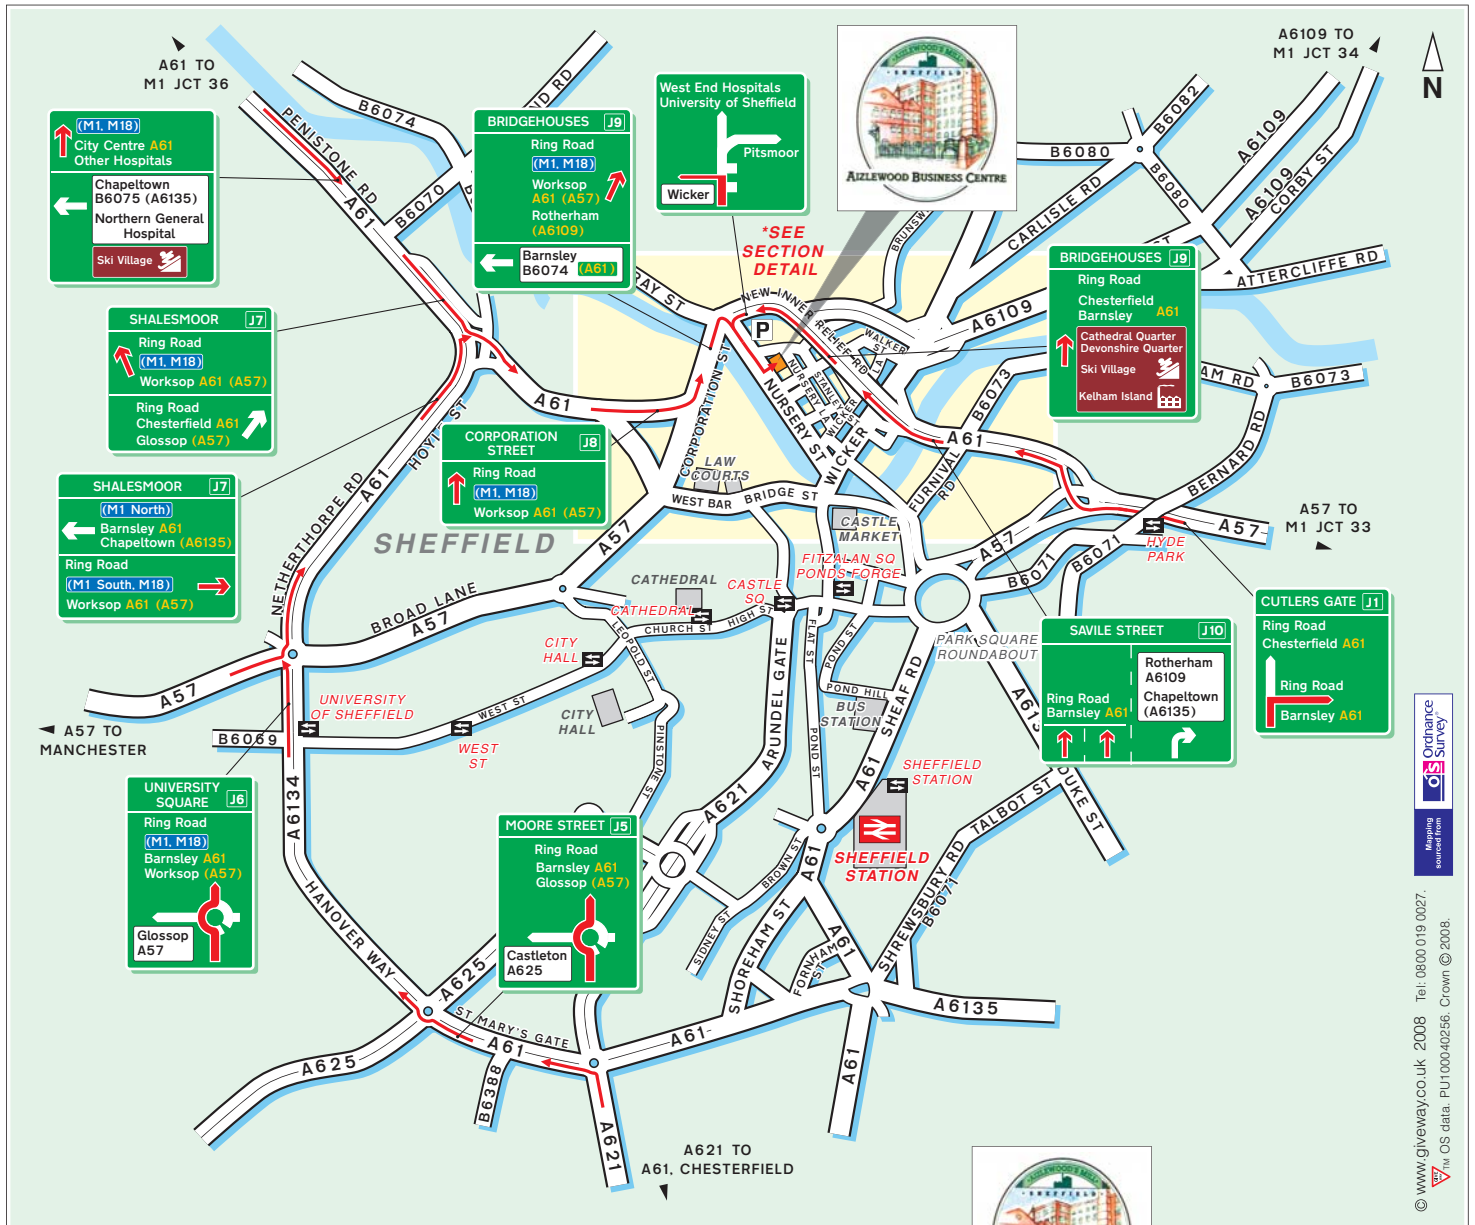

Aizlewood Business Centre

Aizlewood Mill
Nursery Street
Sheffield
S3 8GG

Tel: 0114 282 3123

Fax: 0114 282 3150

E-mail: reception@aizlewoodsmill.com

Public Transport

By Rail, Sheffield Station

Approximately a 15 minute walk or a 5 minute taxi journey from our office.

For further information on train times and operators call National Rail Enquiries on 0845 7484950.

By Bus

Bus services 47, 48, and 53 stop within one minute's walk of Aizlewood's Mill. Many other city bound routes stop on The Wicker, within 5 minutes walk. For further information on bus times and routes call South Yorkshire Traveline on 01709 515151.

© www.giveaway.co.uk 2008 Tel: 0800 019 0027.
Map data © OS data. PU100040256. Crown © 2008.